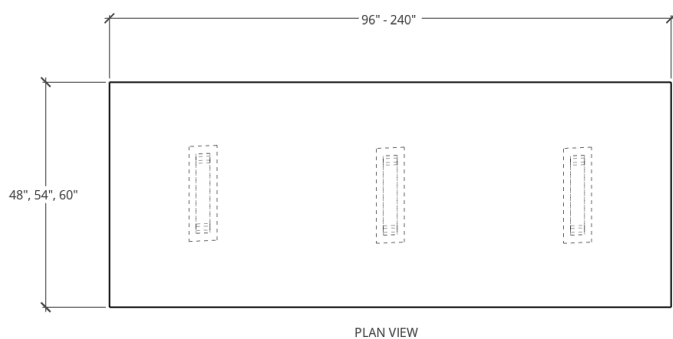

# Modern Industrial Specs

Shown in:

Dimensions: 120"l x 48"w x 29"h

Top: Walnut Veneer 1.25" thick

Edge: Flat eased

Bases: Raw industrial metal with black finish

Finish: Walnut Natural #WNT

Custom sizes, woods and finishes are available.  
Contact Cornerstone Furniture to discuss options.  
Thank you.

## Specifications

**Dimensions:** 72" - 240" length x 48", 54" and 60" width x 29", 36" and 42" height.  
Lengths over 120" are two piece tops.

**Tops:** Veneer, Designer Veneer, Laminate. Plain sliced, book or slipped matched, balance backer.