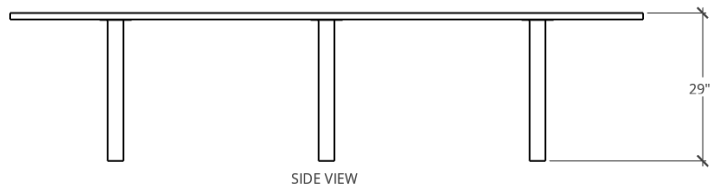

# Modern Industrial Specs

Shown in:

Dimensions: 120"l x 48"w x 29"h

Top: Walnut Veneer 1.25" thick

Edge: Flat eased

Bases: Raw industrial metal with black finish

Finish: Walnut Natural #WNT

Custom sizes, woods and finishes are available.  
Contact Cornerstone Furniture to discuss options.  
Thank you.

## Specifications

**Dimensions:** 72" - 240" length x 48", 54" and 60" width x 29", 36" and 42" height.  
Lengths over 120" are two piece tops.

**Tops:** Veneer, Designer Veneer, Laminate. Plain sliced, book or slipped matched, balance backer.